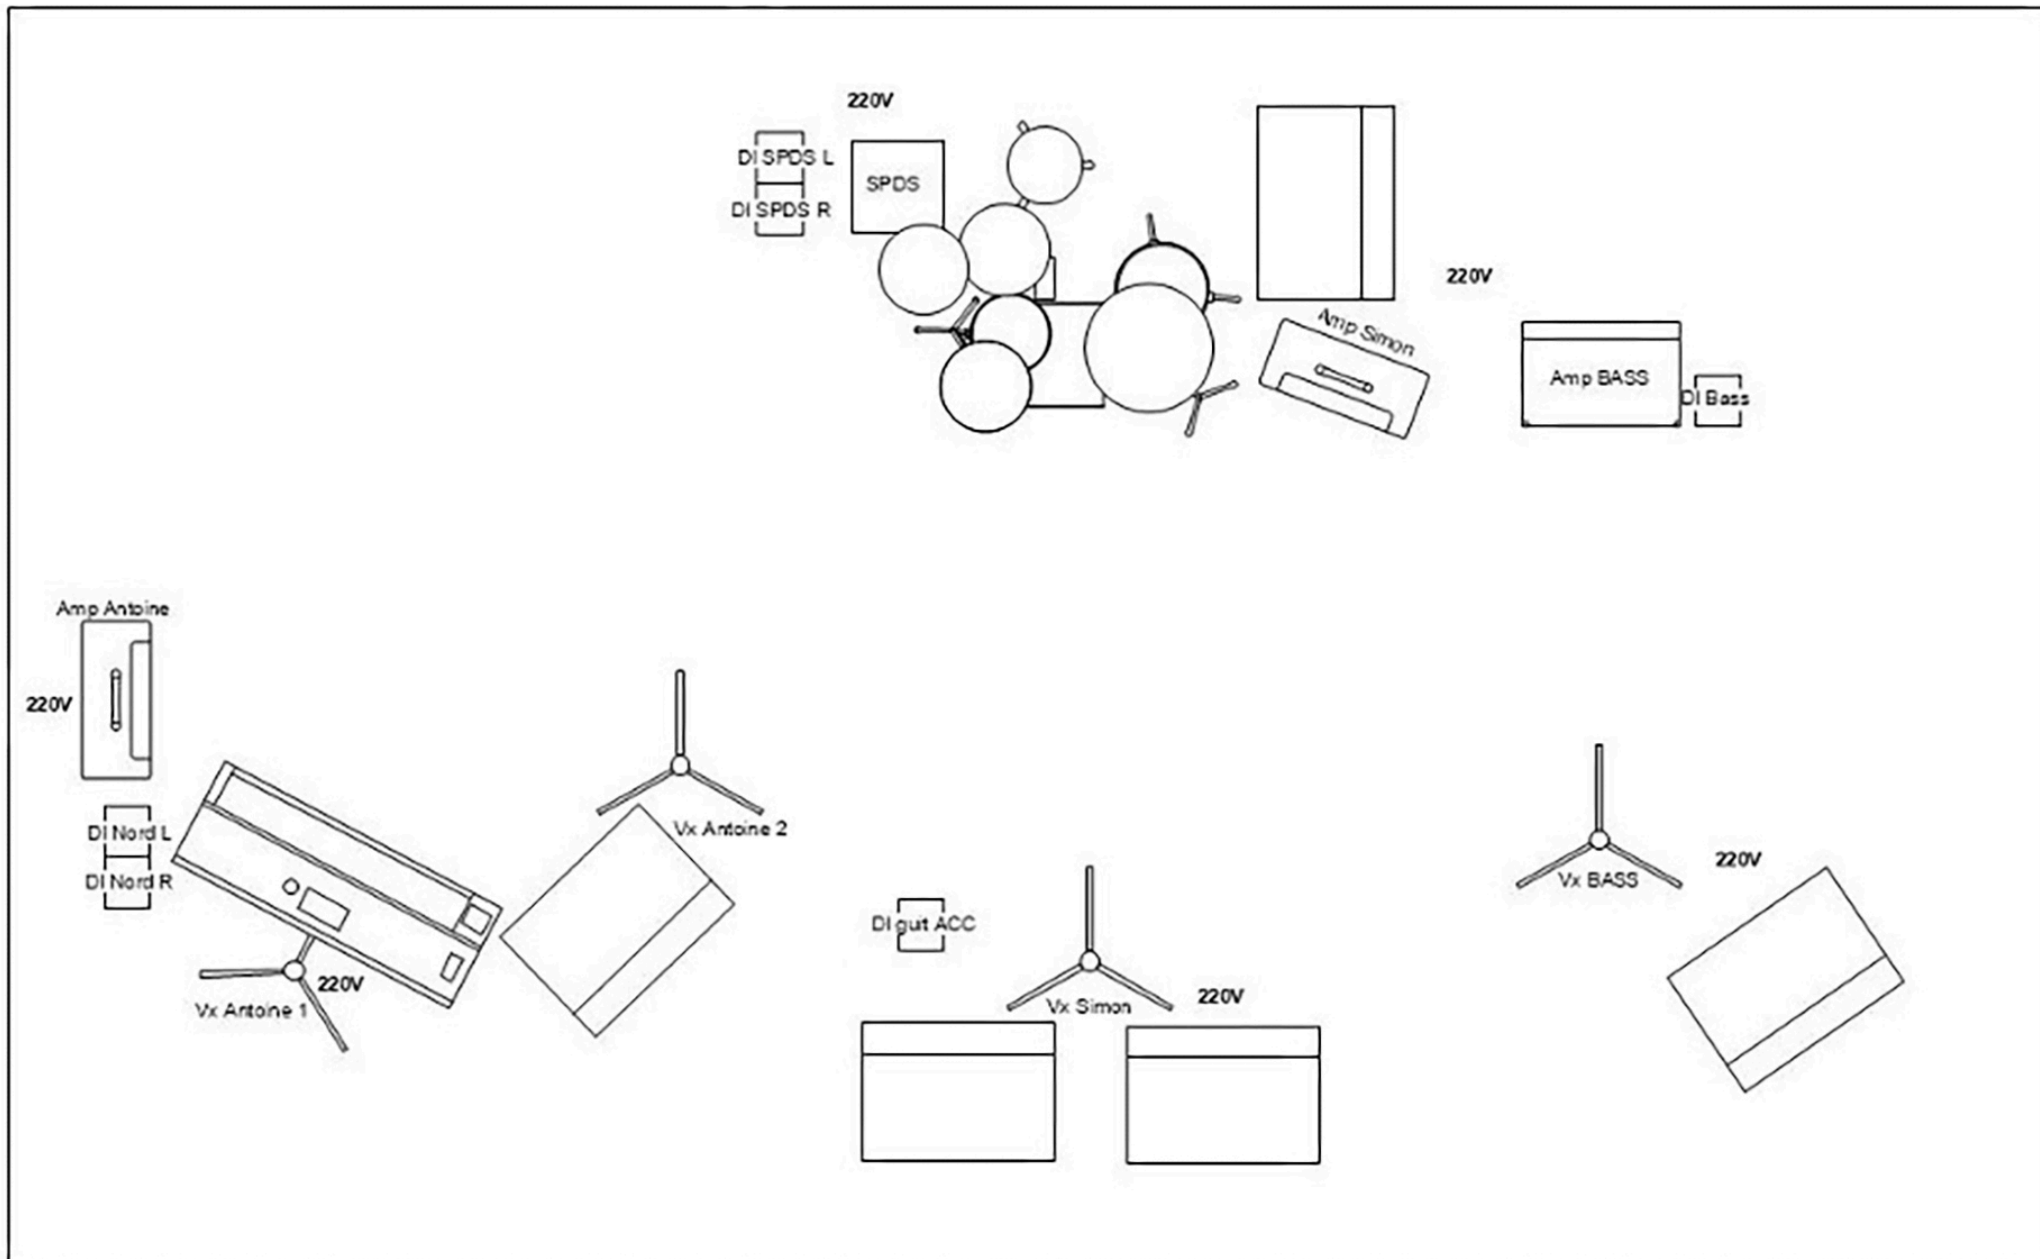

EXSONVALDES

PATCH MARCH 2026

Input	Sources	Mic/DI
1	Kick in	Beta 91
2	Snare top	Sm 57
3	Snare Bot	E 604
4	HH	Sm 57
5	Tom	E 604
6	Floor tom	E 604
7	OH L	KM 184
8	OH R	KM 184
9	SPDS L	DI
10	SPDS R	DI
11	Nord L	DI
12	Nord R	DI
13	Bass DI	DI
14	Guit Antoine	Sm 57
15	Guit Simon	Sm 57
16	Guit acc Simon	DI
17	VX antoine 1	beta57 - provided
18	Vx antoine 2	beta57 - provided
19	Vx Simon lead	beta 87a - provided
20	Vx Quentin/Noé (BASS)	beta57
21	TC fx return L	FOH xlr
22	TC fx return R	FOH xlr
23	Music / intro L	Mini jack FOH
24	Music / intro R	Mini jack FOH
25		
26		

Output	Sources	Notes
1	Mon Antoine	Wedge
2	Mon Simon	2x Wedges linked
3	Mon Quentin/Noé BASS	Wedge
4	Mon Martin (drum)	Wedge
5	Send to TC fx L	FOH xlr

Contact Tech : Jean Marc Lhuillier / jean.marc.lhuillier@gmail.com / +33 6 78 83 03 23

Contact Band : Simon Beaudoux / simon@exsonvaldes.net / +33 6 76 04 66 36

Please note that our drummer Martin is left-handed

EXSONVALDES